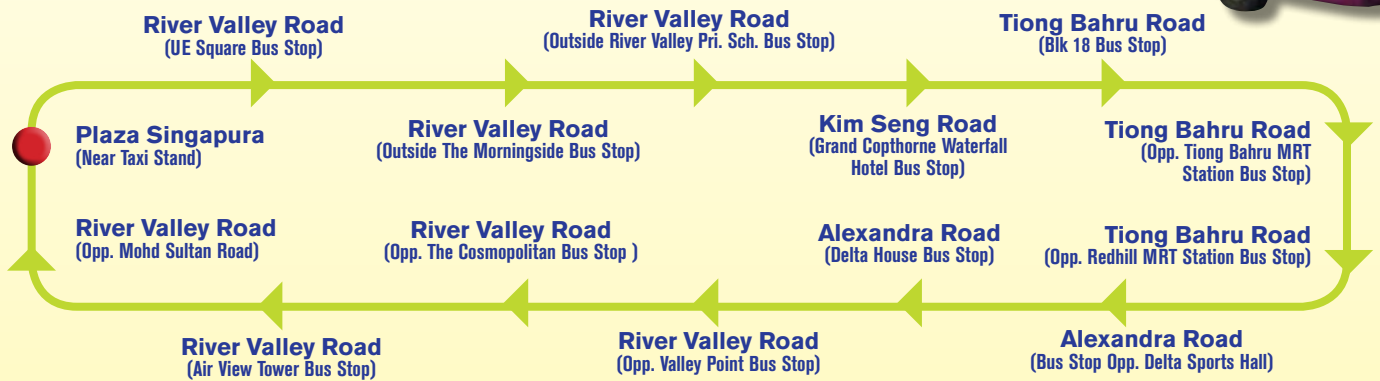

FREE Shuttle Bus

- Service available from 10am to 8pm Daily
- Every Half Hourly Interval[†]

*No pick up after last bus depart from Plaza Singapura to respective stops. [†]Time interval is based on an estimation only. Schedule listed is correct at time of print and is subject to change without prior notice.

FREE Valet Parking Service

Every Saturday,
Sunday and Public
Holiday from
12 noon to 10pm

PARKING CHARGES

Plaza Singapura

Day	Time	Parking Charges (inclusive of GST)
Mon to Fri	8am to 10am	1st hr @ \$1.05 & every subsequent 15 mins @ \$0.30
	10am to 6pm	1st hr free parking 2nd hr @ \$1.05 & every subsequent 15 mins @ \$0.30
	6pm to 8am	\$2.10 per entry
Sat	8am to 10pm	1st hr @ \$1.05 & every subsequent 15 mins @ \$0.30
	10pm to 8am	\$1.05 per entry
Sun & Public Holiday	8am to 5pm 5pm to 8am	1st hr @ \$1.05 & every subsequent 15 mins @ \$0.30 \$2.10 per entry

The Atrium@Orchard

Day	Time	Parking Charges (inclusive of GST)
Mon to Sat	12am to 7am	\$2 per entry
	7am to 6pm	\$1 per 30 mins
	6pm to 12am	\$2 per entry
Sun & Public Holiday	12am to 12am	\$2 per entry